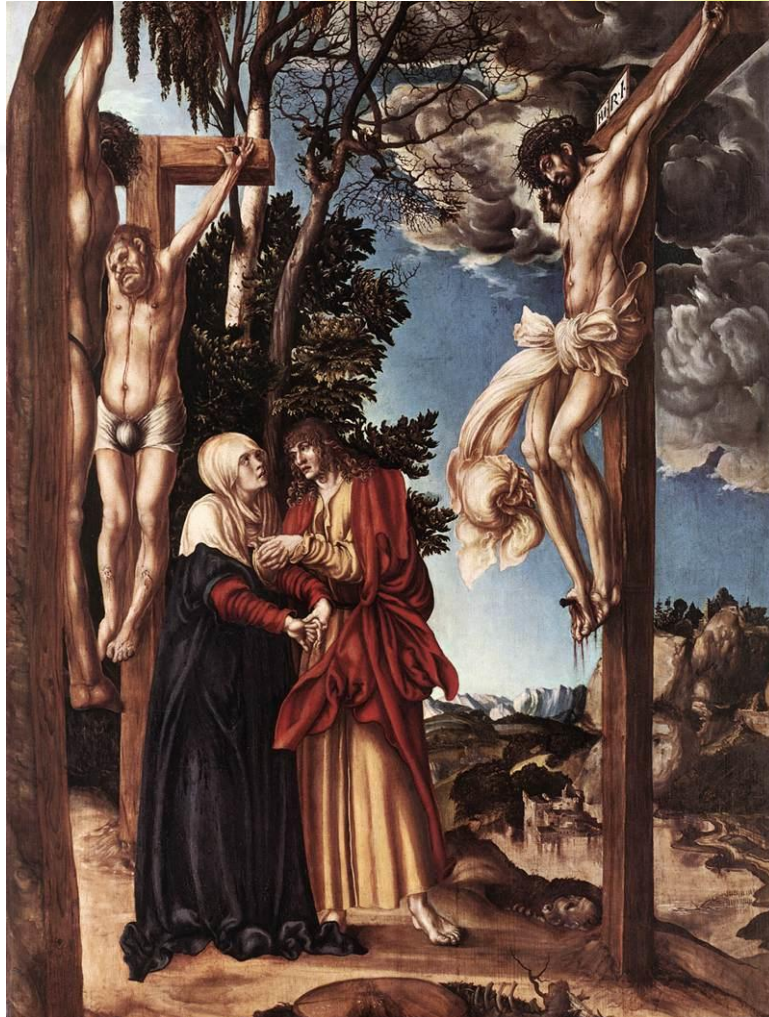

Holbein, tüccar George Gisze, 97x86cm

Holbein, son akşam yemeği, 115.5x98cm

Altdorfer annesiyle vedalaşan isa 1520 141x111

Altdorfer crucifixion 1520 75x57.5

Althorfer, Gethsemane bahçesinde İsa, c. 1518,
Oil on wood, 129 x 94 cm

Altdorfer, The Battle of Alexander, 1529
Oil tempera on wood, 158 x 120 cm
Alte Pinakothek, Munich

Cranach çocukları kutsayan isa 1535-40 84x122cm

Cranach carmihta isa 1503 138x99

Cranach, zalim kralın ziyafeti 1533 80x113

Diana and Actaeon, c. 1550, Oil and tempera on limewood, 32 x 73 cm,