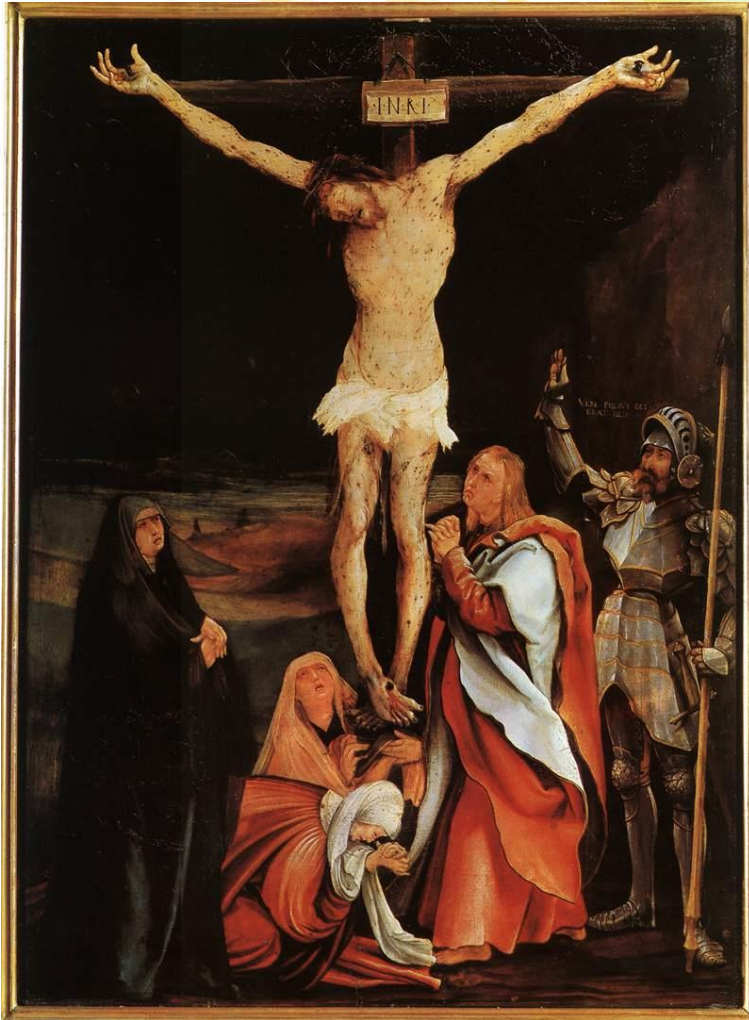

Grünewald çarmıhta isa 1501 73x52.5