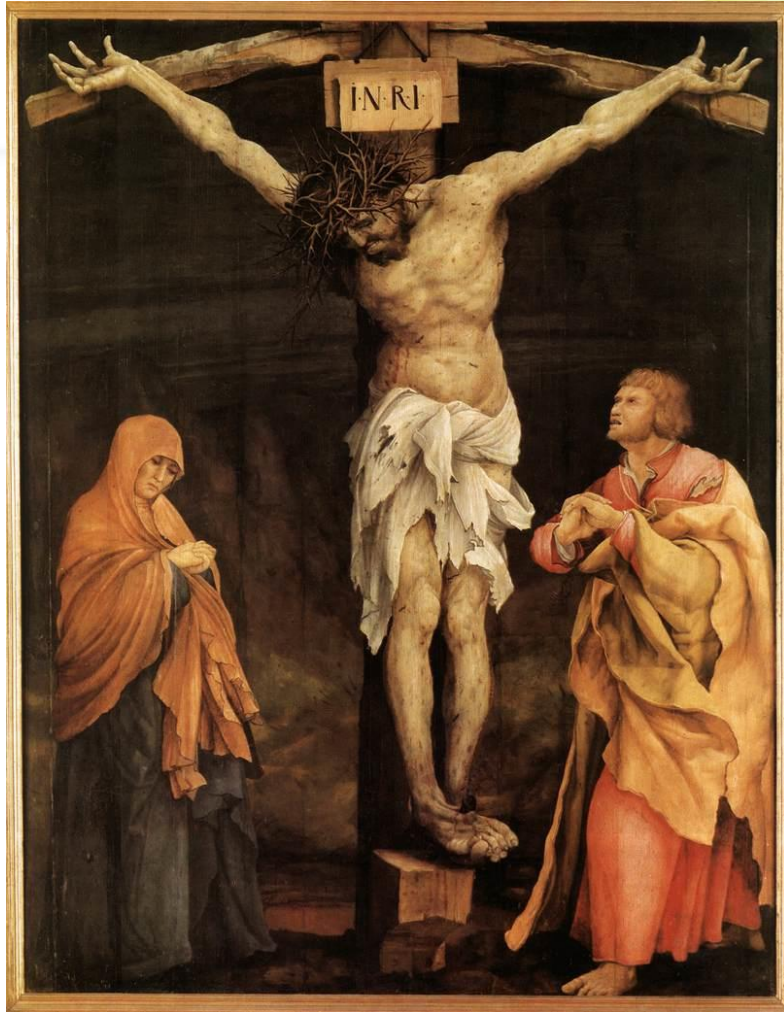

Grünewald çarmıhta isa 1524 193x152.5