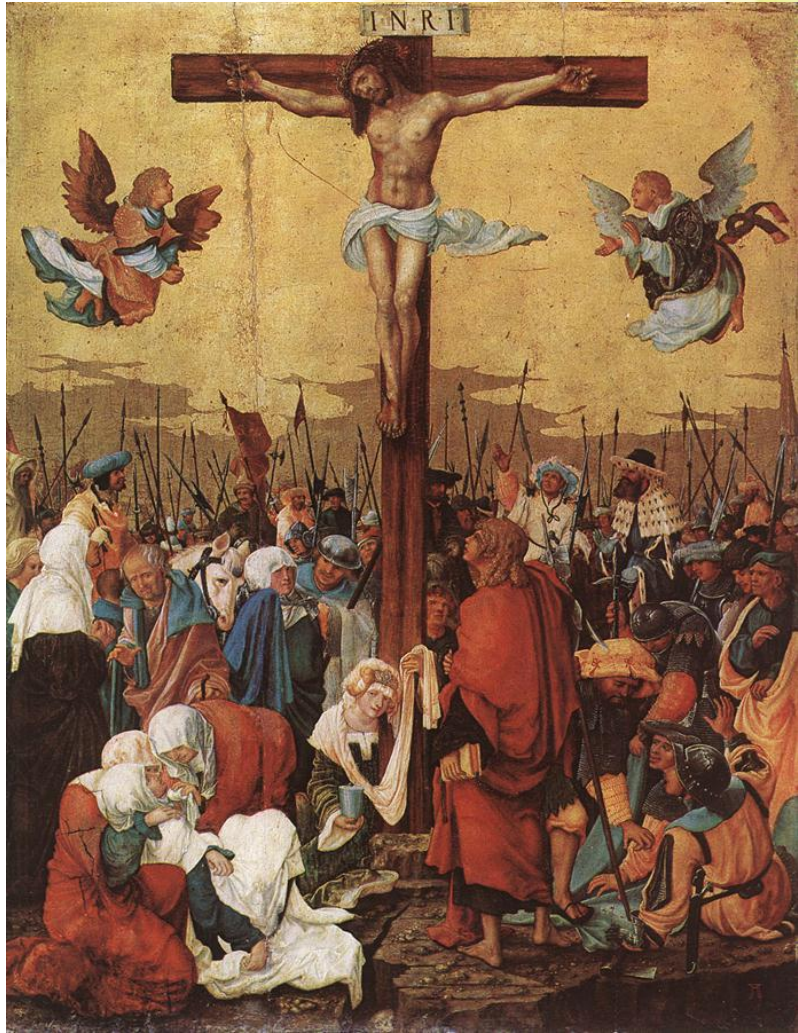

Altdorfer crucifixion 1520 75x57.5